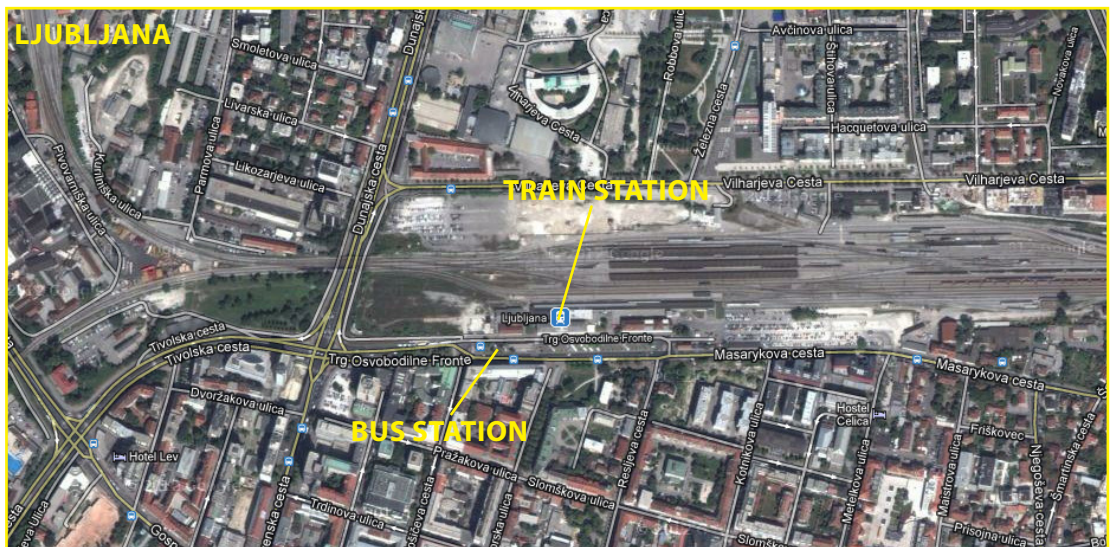

ARRIVAL IN ŽIRI

Žiri has a limited accessibility by public transport.

There is no direct bus line from Ljubljana to Žiri on Sundays.

However there is a regular connection from Ljubljana to Škofja Loka and from Škofja Loka to Žiri. Škofja Loka is also accessible by train from Ljubljana. Please take in to account that the bus and train stations in Škofja Loka are NOT situated in the same place! There is about a 20 min walk from the train station to the old city centre.

SUNDAY, 1. JULY 2012

BUS / LJUBLJANA - ŠKOFJA LOKA

09:20	09:57	37 min
11:20	11:57	37 min
12:20	12:57	37 min
13:20	13:57	37 min
14:20	14:57	37 min
15:20	15:58	38 min
15:20	15:57	37 min
17:20	17:57	37 min
18:20	18:57	37 min
19:20	19:57	37 min
20:01	20:38	37 min
20:20	20:57	37 min
21:20	21:57	37 min

TRAIN / LJUBLJANA - ŠKOFJA LOKA

LP 4290	Ljubljana 06:55	Škofja Loka	07:16	21min
LP 2418	Ljubljana 09:45	Škofja Loka	10:07	22min
LP 2404	Ljubljana 12:50	Škofja Loka	13:12	22min
LP 2408	Ljubljana 14:45	Škofja Loka	15:09	24min
EC 210	Ljubljana 15:05	Škofja Loka	15:23	18min
LP 2420	Ljubljana 15:25	Škofja Loka	15:51	26min
IC 312	Ljubljana 16:55	Škofja Loka	17:10	15min
LP 2412	Ljubljana 17:52	Škofja Loka	18:15	23min
LP 2414	Ljubljana 18:57	Škofja Loka	19:22	25min
LP 2416	Ljubljana 20:25	Škofja Loka	20:47	22min