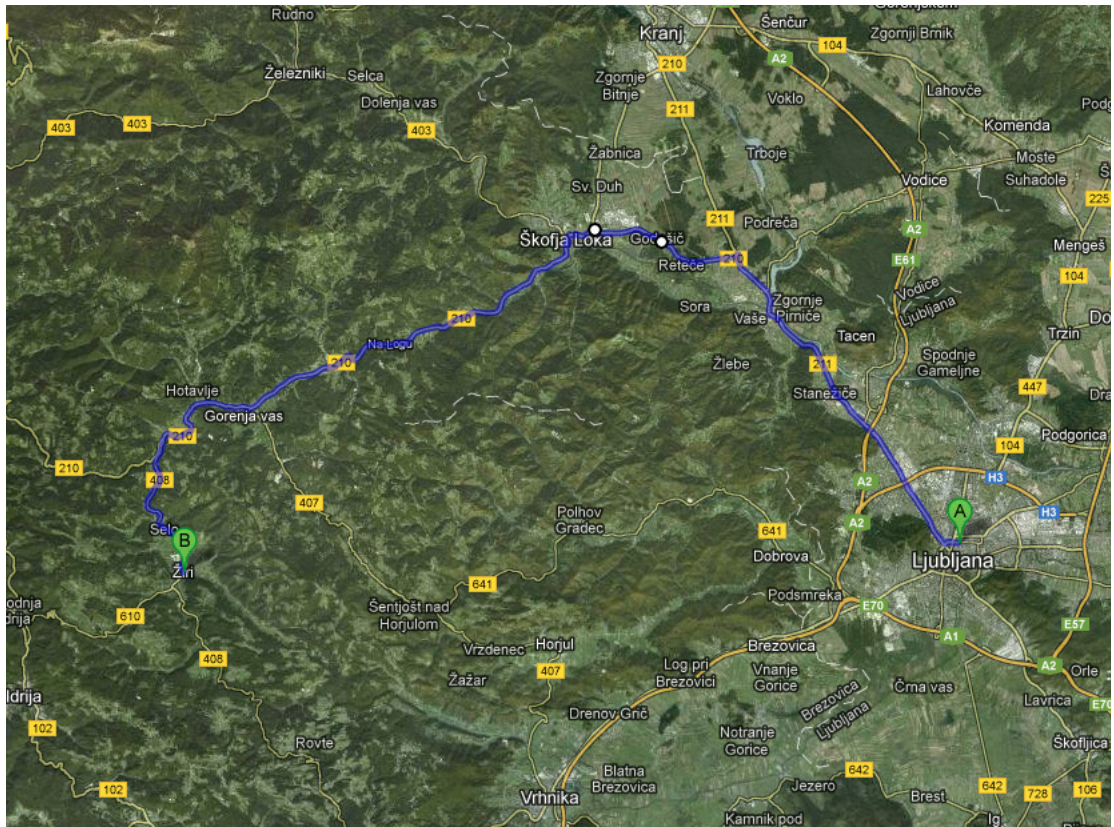

# WORKSHOP VENUE

Workshop will be held in the Municipality of Žiri, which is located in the upper part of the Poljanska Valley and borders three regions: Gorenjska, Notranjska, and Primorska.

Distance from the capital of Slovenia Ljubljana to Žiri (via Škofja Loka) is about 50 km.

# ARRIVAL IN ŽIRI

Žiri has a limited accessibility by public transport.

**There is no direct bus line from Ljubljana to Žiri on Sundays.**

However there is a regular connection from Ljubljana to Škofja Loka and from Škofja Loka to Žiri. Škofja Loka is also accessible by train from Ljubljana. Please take in to account that the bus and train stations in Škofja Loka are NOT situated in the same place! There is about a 20 min walk from the train station to the old city centre.

## TRAIN / LJUBLJANA - ŠKOFJA LOKA

LP 4290	Ljubljana 06:55	Škofja Loka	07:16	21min
LP 2418	Ljubljana 09:45	Škofja Loka	10:07	22min
LP 2404	Ljubljana 12:50	Škofja Loka	13:12	22min
LP 2408	Ljubljana 14:45	Škofja Loka	15:09	24min
EC 210	Ljubljana 15:05	Škofja Loka	15:23	18min
LP 2420	Ljubljana 15:25	Škofja Loka	15:51	26min
IC 312	Ljubljana 16:55	Škofja Loka	17:10	15min
LP 2412	Ljubljana 17:52	Škofja Loka	18:15	23min
LP 2414	Ljubljana 18:57	Škofja Loka	19:22	25min
LP 2416	Ljubljana 20:25	Škofja Loka	20:47	22min

## BUS / ŠKOFJA LOKA - ŽIRI

15:15	15:59	44 min
17:15	17:59	44 min
20:15	20:59	44 min